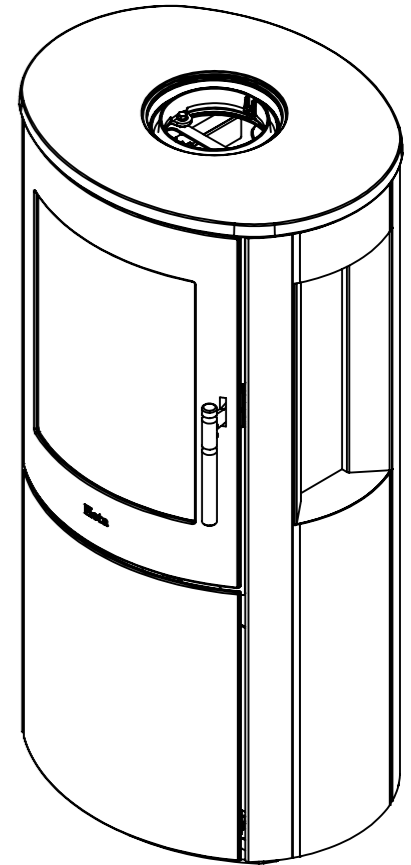

Serie	Scan-Line 800 series
Description	Scan-Line 800 side windows

Show as  
Std. Top

Show as  
High Top / Stone top

	<b>A</b>	<b>B</b>	<b>C</b>
Std. Top	1043	440	547
High Top / Stone top	1075	445	560