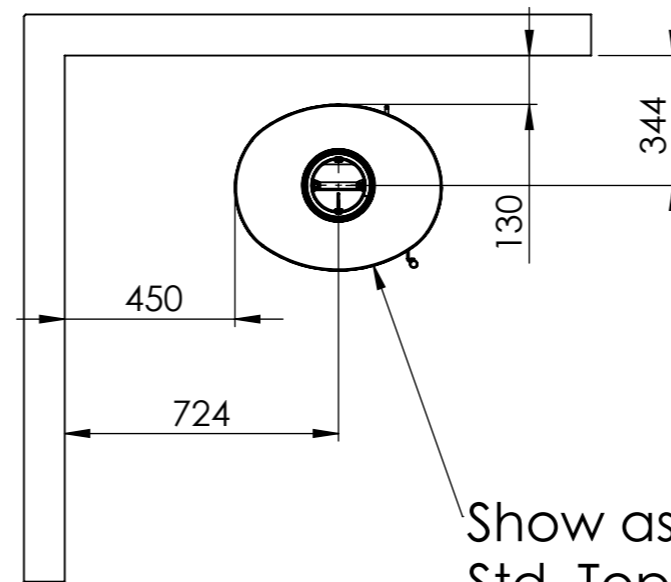

Serie	Scan-Line 800 series
Description	Scan-Line 800 side windows

Show as  
Std. Top

Show as  
High Top / Stone top

	<b>A</b>	<b>B</b>	<b>C</b>
Std. Top	1043	440	547
High Top / Stone top	1075	445	560