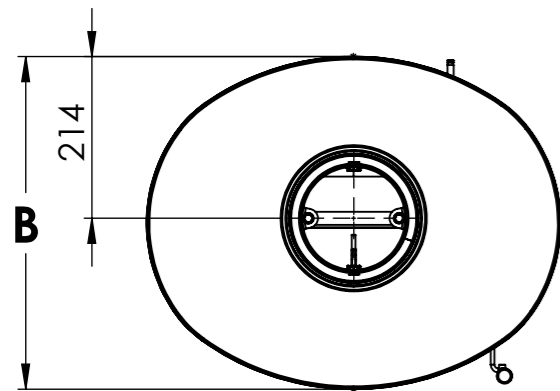

Serie	Scan-Line 800 series
Description	Scan-Line 800 side windows

Show as  
Std. Top

Show as  
High Top / Stone top

	<b>A</b>	<b>B</b>	<b>C</b>
Std. Top	1043	440	547
High Top / Stone top	1075	445	560