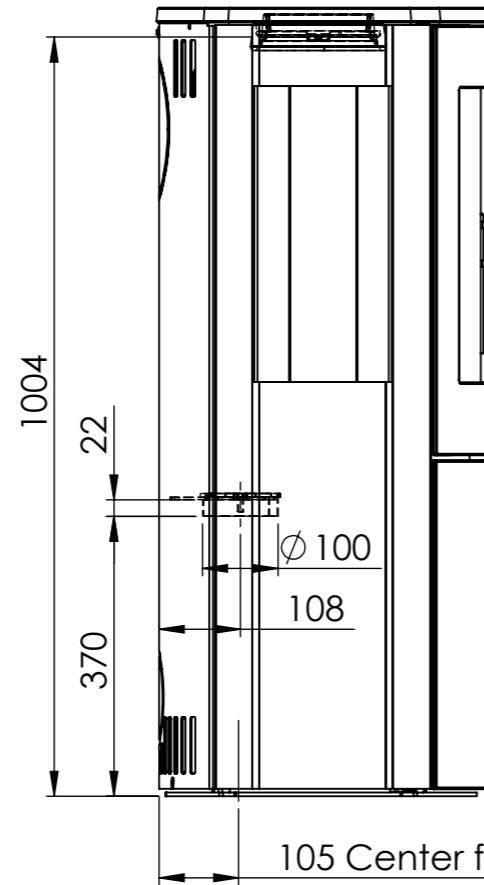

Serie	Scan-Line 800 series
Description	Scan-Line 800 side windows

Show as  
Std. Top

Show as  
High Top / Stone top

	<b>A</b>	<b>B</b>	<b>C</b>
Std. Top	1043	440	547
High Top / Stone top	1075	445	560