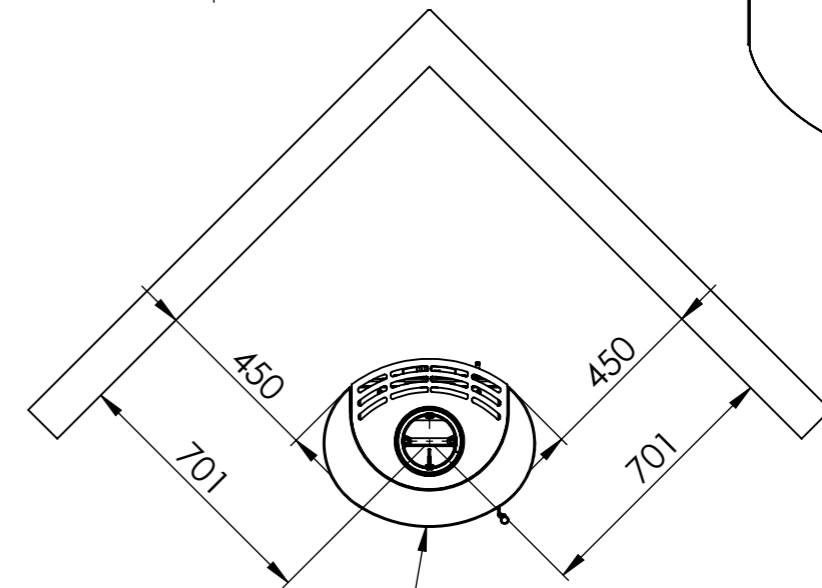

Serie	Scan-Line 800 series
Description	Scan-Line 800 side windows

Show as  
Std. Top

Show as  
High Top / Stone top

	<b>A</b>	<b>B</b>	<b>C</b>
Std. Top	1043	440	547
High Top / Stone top	1075	445	560