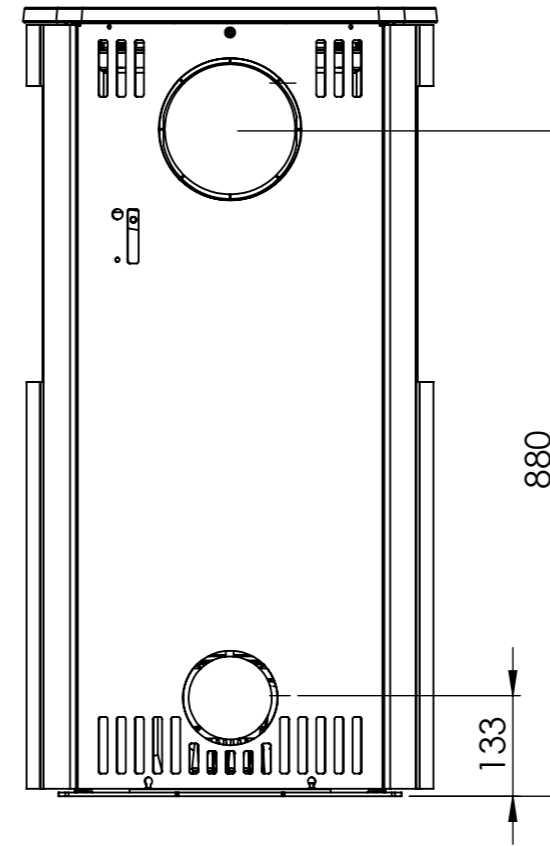

Serie	Scan-Line 800 series
Description	Scan-Line 800 side windows

Show as  
Std. Top

Show as  
High Top / Stone top

	<b>A</b>	<b>B</b>	<b>C</b>
Std. Top	1043	440	547
High Top / Stone top	1075	445	560