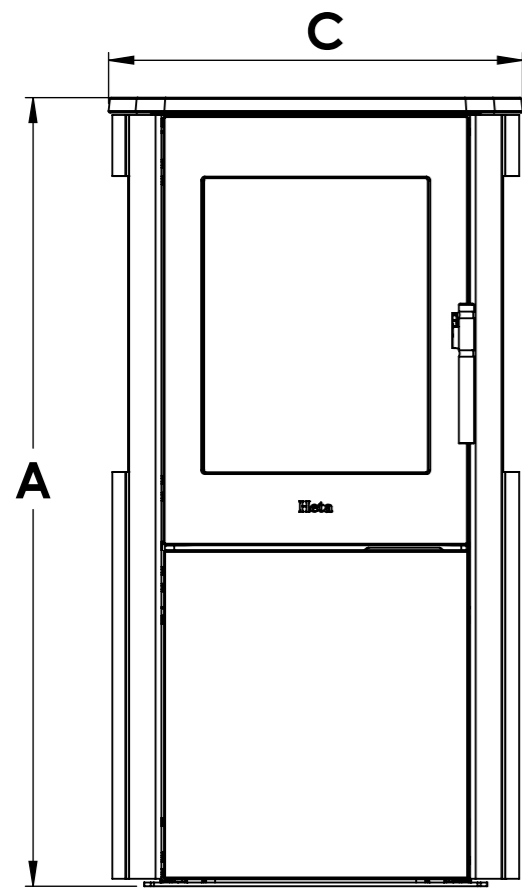

Serie	Scan-Line 800 series
Description	Scan-Line 800 side windows

Show as  
Std. Top

Show as  
High Top / Stone top

	<b>A</b>	<b>B</b>	<b>C</b>
Std. Top	1043	440	547
High Top / Stone top	1075	445	560