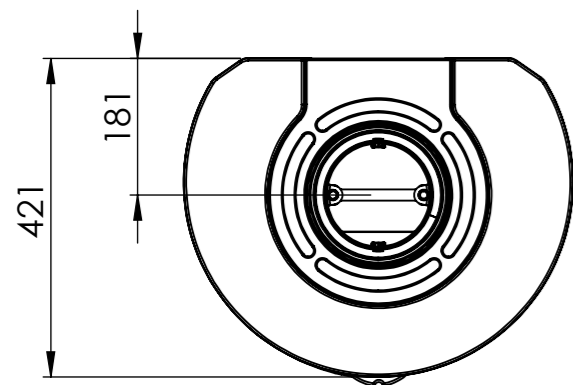

Serie	Scan-Line 900
Description	Therma stone Steel / Stone

The same data applies to  
Scan-Line 900S with glass front

	<b>Casted top</b>	<b>Stone</b>
<b>H</b>	1491	1511