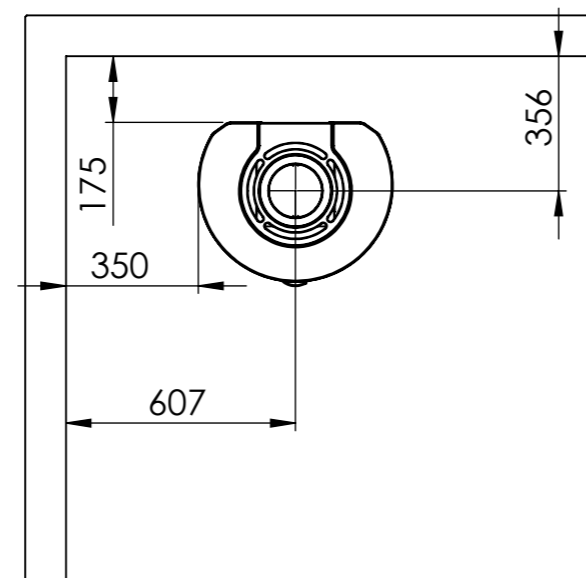

Serie	Scan-Line 900
Description	Therma stone Steel / Stone

The same data applies to  
Scan-Line 900S with glass front

	<b>Casted top</b>	<b>Stone</b>
<b>H</b>	1491	1511