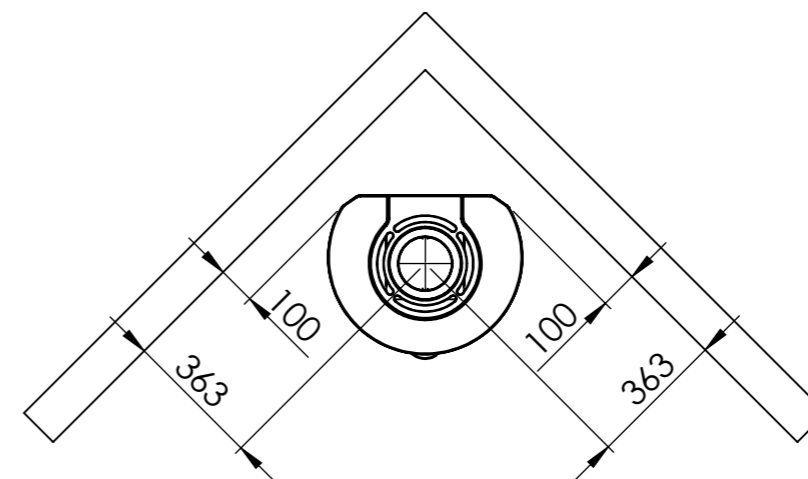

Serie	Scan-Line 900
Description	Therma stone Steel / Stone

The same data applies to  
Scan-Line 900S with glass front

	<b>Casted top</b>	<b>Stone</b>
<b>H</b>	1491	1511