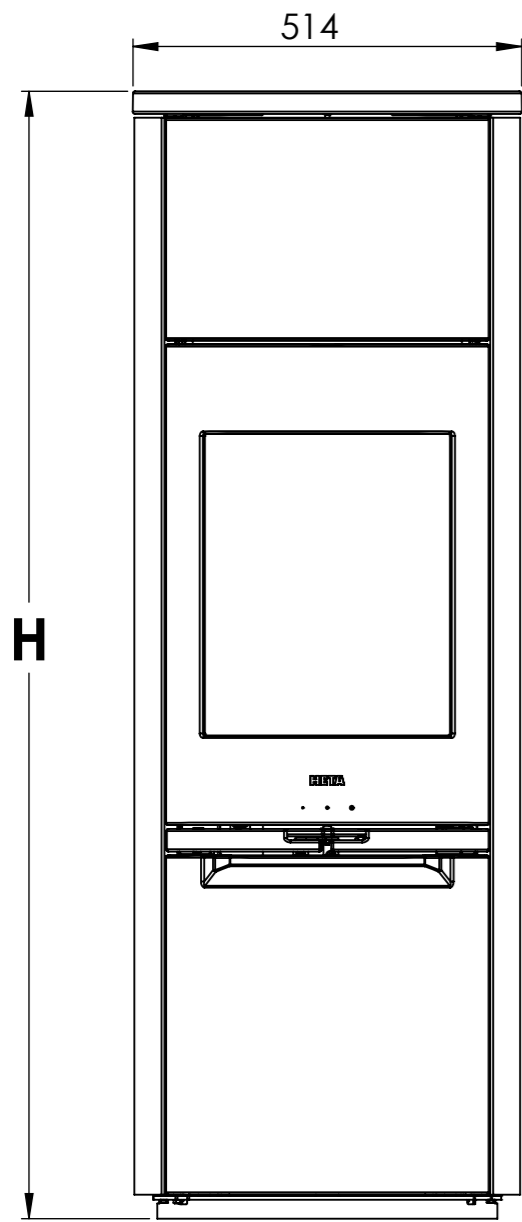

Serie	Scan-Line 900
Description	Therma stone Steel / Stone

The same data applies to  
Scan-Line 900S with glass front

	<b>Casted top</b>	<b>Stone</b>
<b>H</b>	1491	1511