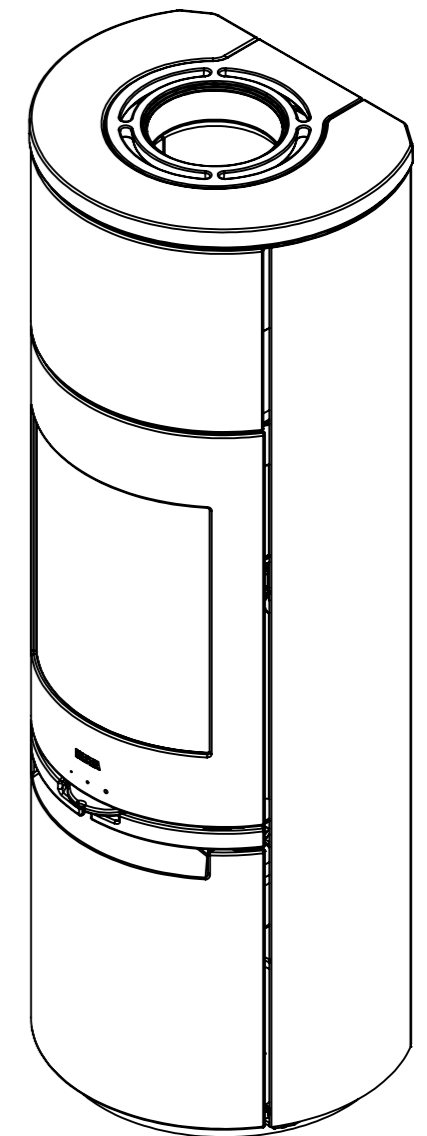

Serie	Scan-Line 900
Description	Therma stone Steel / Stone

The same data applies to  
Scan-Line 900S with glass front

	<b>Casted top</b>	<b>Stone</b>
<b>H</b>	1491	1511