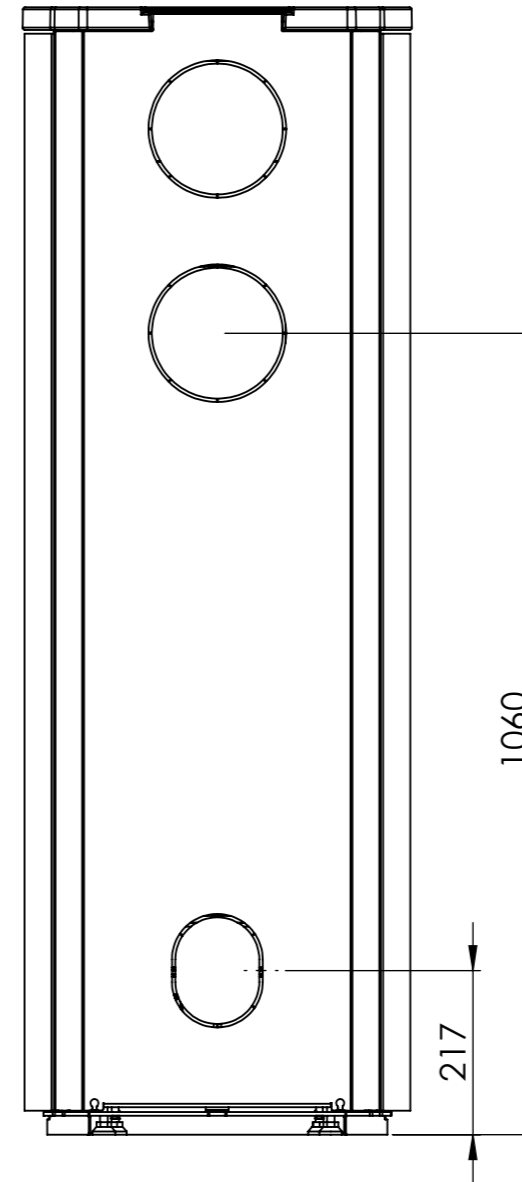

Serie	Scan-Line 900
Description	Therma stone Steel / Stone

The same data applies to  
Scan-Line 900S with glass front

	<b>Casted top</b>	<b>Stone</b>
<b>H</b>	1491	1511