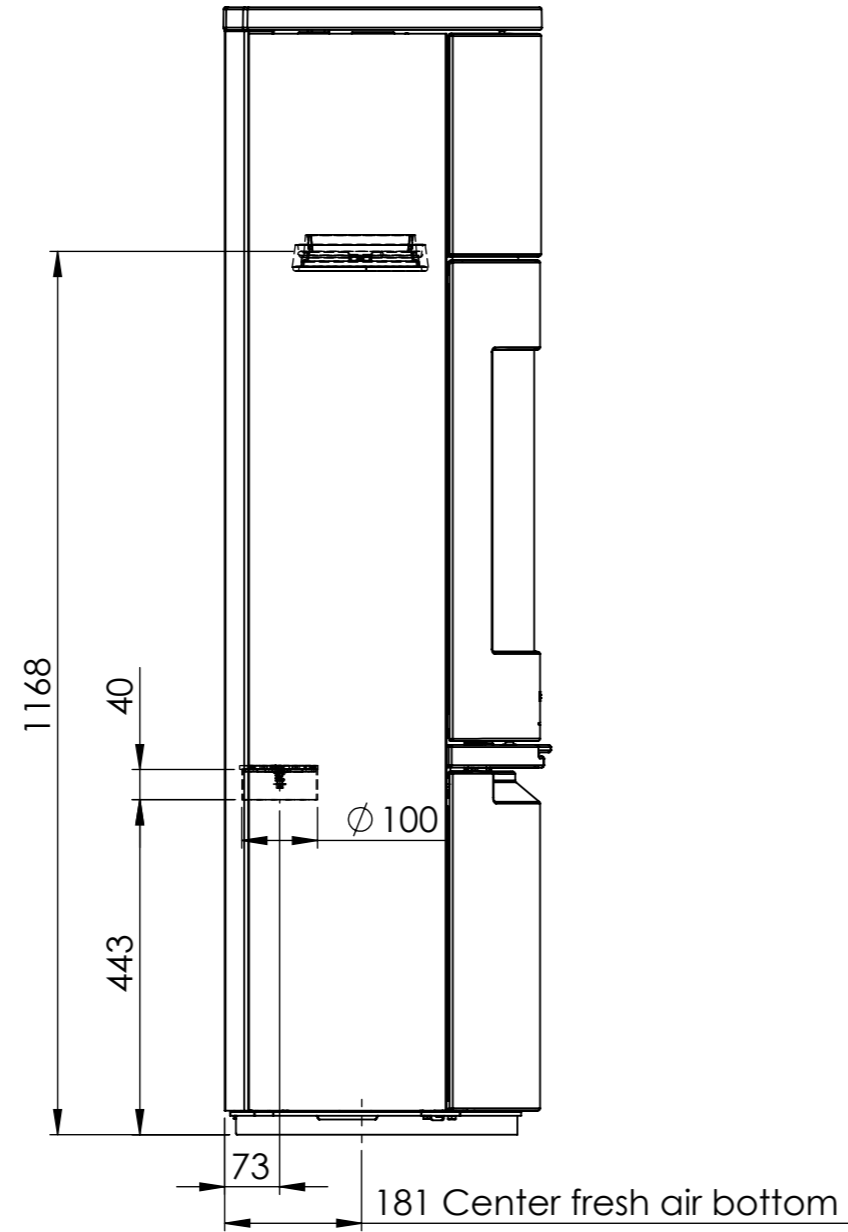

Serie	Scan-Line 900
Description	Therma stone Steel / Stone

The same data applies to  
Scan-Line 900S with glass front

	<b>Casted top</b>	<b>Stone</b>
<b>H</b>	1491	1511