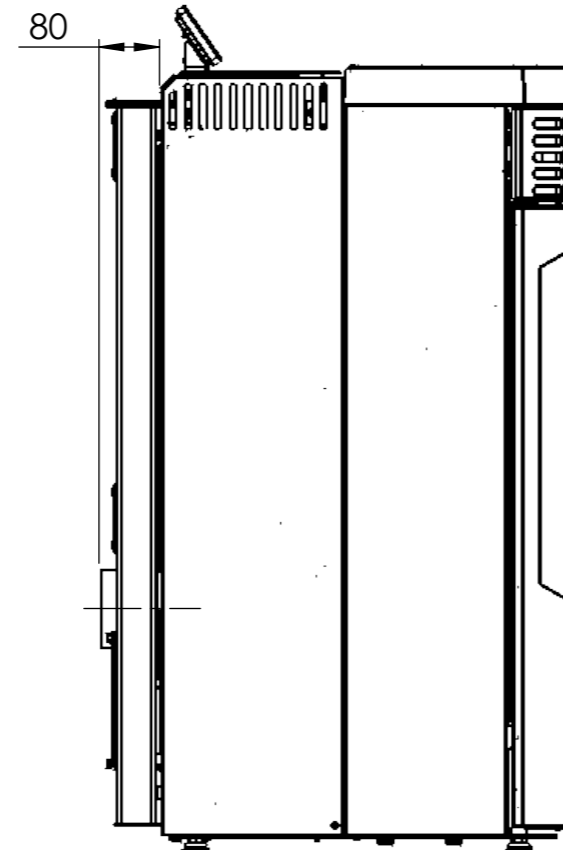

Serie	Scan-Line Green 150
Description	Green 150 Steel-Stone top

Heta combustion
air system

External fresh air kit
 Ø 100 Item No. 6000-024610
 Ø 80 Item No. 6000-026126
 (Not included)