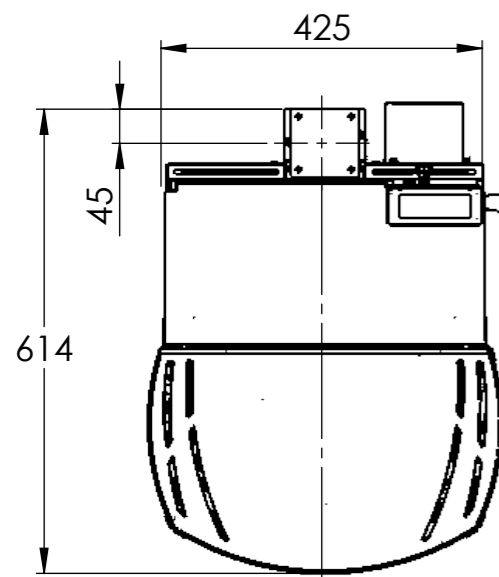

Serie	Scan-Line Green 150
Description	Green 150 Steel-Stone top

Heta combustion
air system

External fresh air kit
 Ø 100 Item No. 6000-024610
 Ø 80 Item No. 6000-026126
 (Not included)