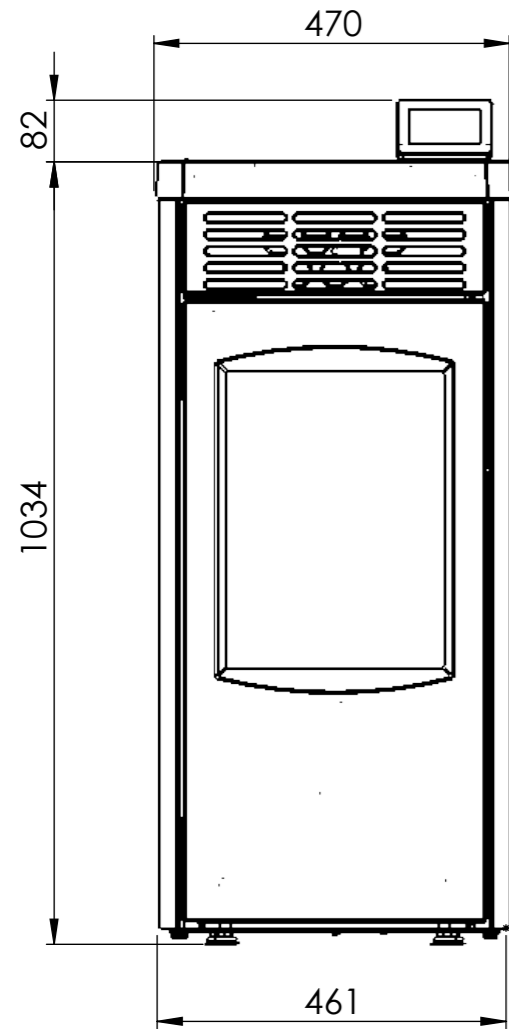

Serie	Scan-Line Green 150
Description	Green 150 Steel-Stone top

Heta combustion
air system

External fresh air kit
 Ø 100 Item No. 6000-024610
 Ø 80 Item No. 6000-026126
 (Not included)