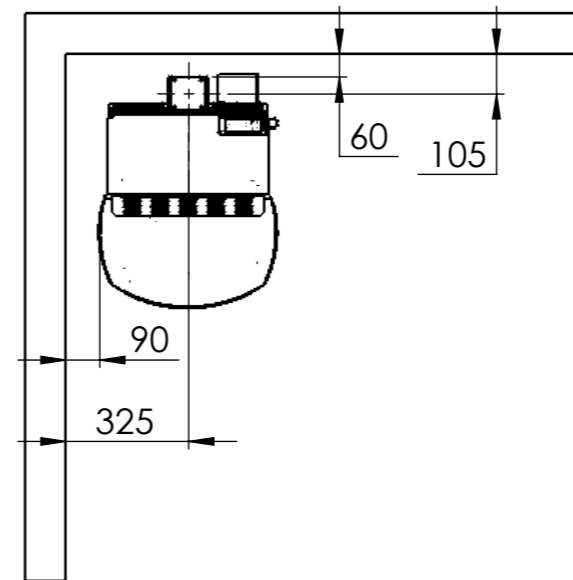

Serie	Scan-Line Green 150
Description	Green 150 Steel-Stone top

Heta combustion
air system

External fresh air kit
 Ø 100 Item No. 6000-024610
 Ø 80 Item No. 6000-026126
 (Not included)