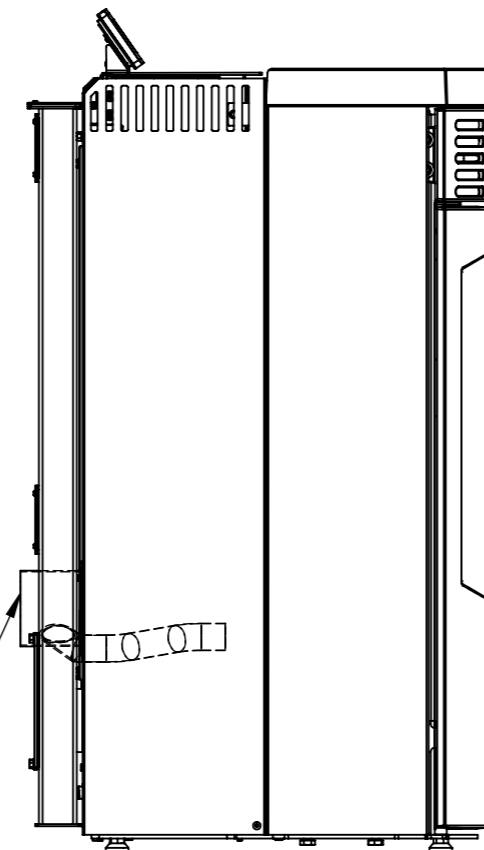

Serie	Scan-Line Green 150
Description	Green 150 Steel-Stone top

Heta combustion
air system

External fresh air kit
 Ø 100 Item No. 6000-024610
 Ø 80 Item No. 6000-026126
 (Not included)