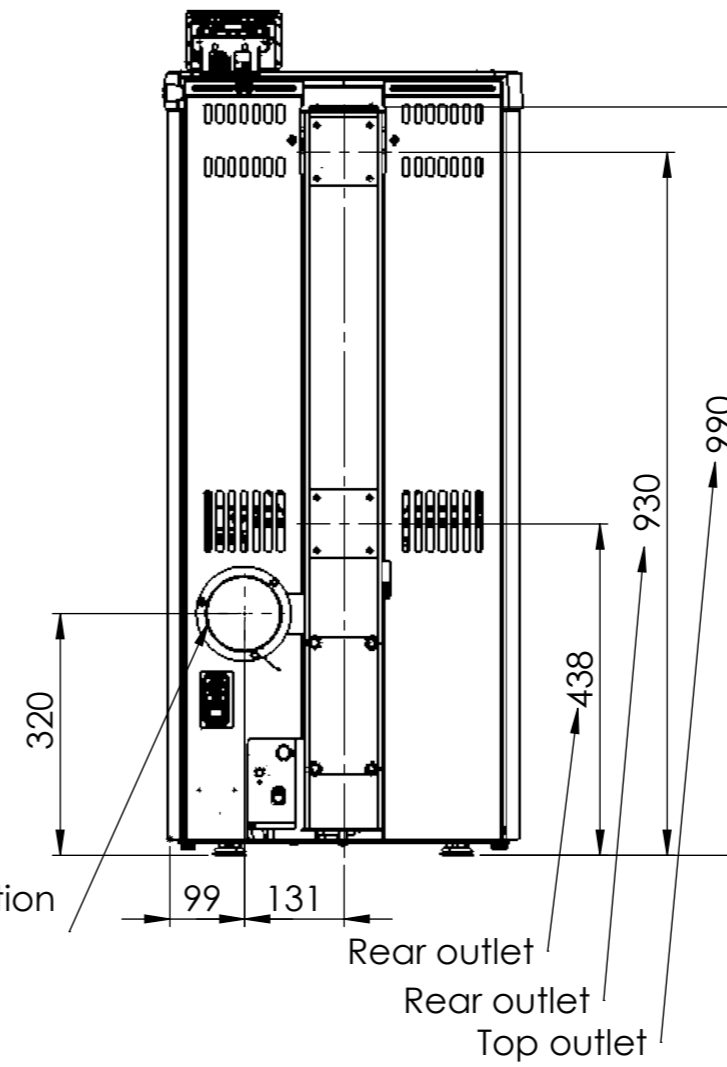

Serie	Scan-Line Green 150
Description	Green 150 Steel-Stone top

Heta combustion
air system

External fresh air kit
 Ø 100 Item No. 6000-024610
 Ø 80 Item No. 6000-026126
 (Not included)