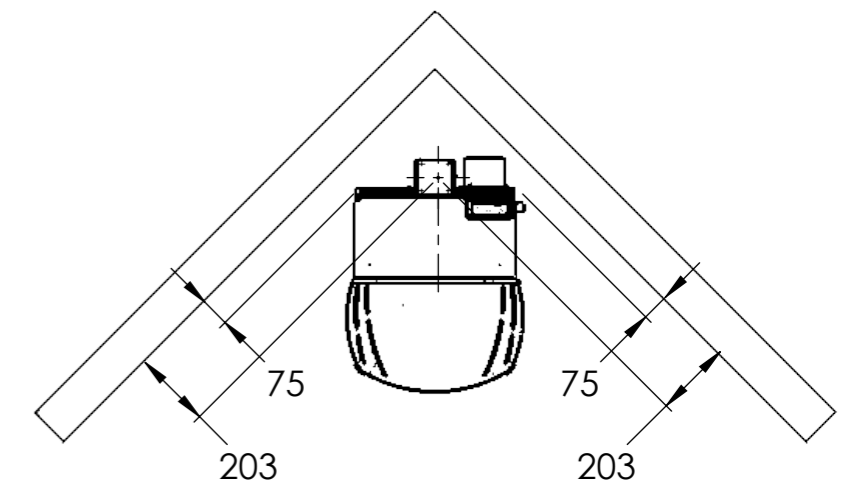

Serie	Scan-Line Green 150
Description	Green 150 Steel-Stone top

Heta combustion
air system

External fresh air kit
 Ø 100 Item No. 6000-024610
 Ø 80 Item No. 6000-026126
 (Not included)