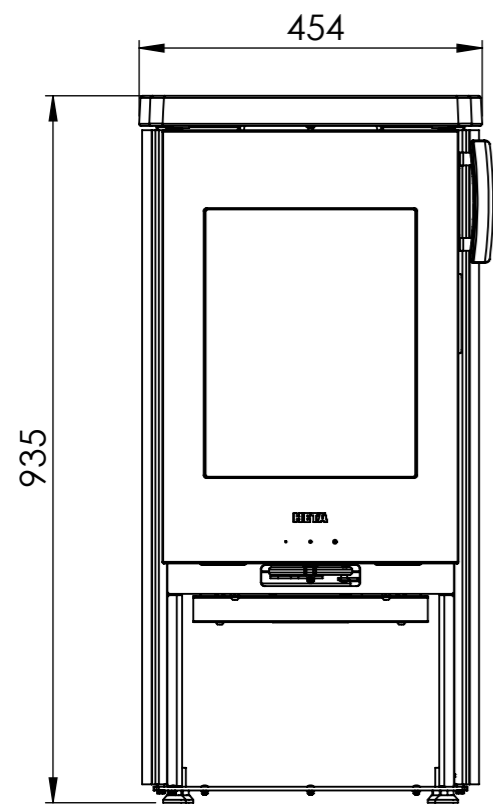

Serie	Icon-Line Eclipse
Description	Icon-Line Eclipse

The same dimensions apply to standard stoves (Steel) and stone models

115 Center fresh air from bottom

Optional Bottom door

\*50 mm with 30 mm insulation of the flue gas connector