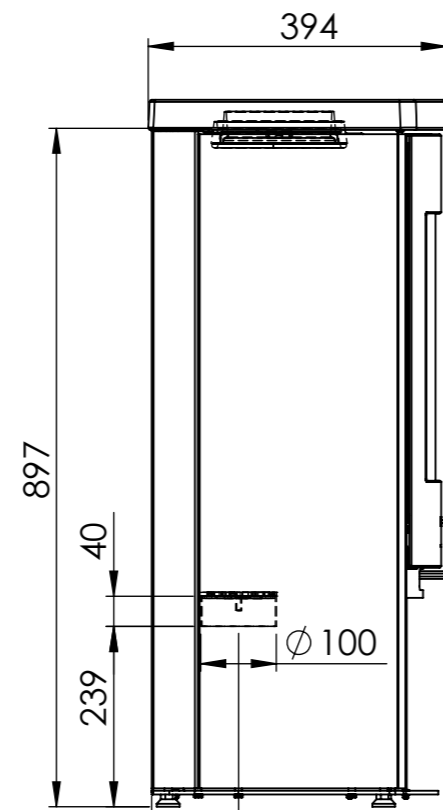

Serie	Icon-Line Eclipse
Description	Icon-Line Eclipse

The same dimensions apply to standard stoves (Steel) and stone models

115 Center fresh air from bottom

Optional Bottom door

\*50 mm with 30 mm insulation of the flue gas connector