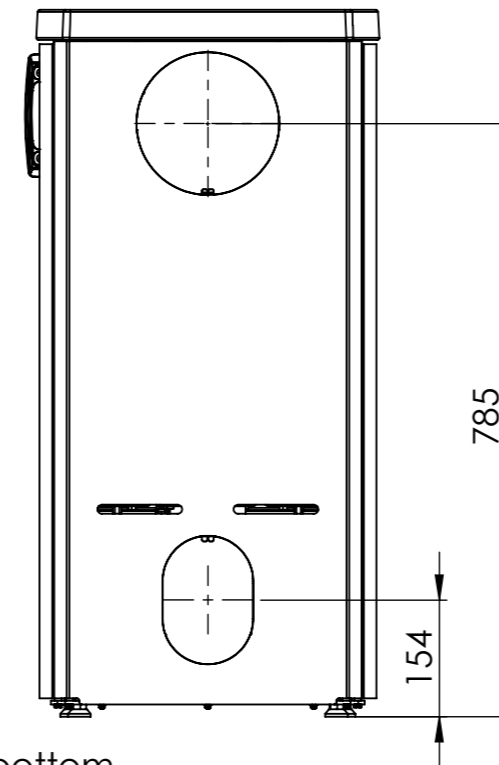

Serie	Icon-Line Eclipse
Description	Icon-Line Eclipse

The same dimensions apply to standard stoves (Steel) and stone models

115 Center fresh air from bottom

Optional Bottom door

\*50 mm with 30 mm insulation of the flue gas connector