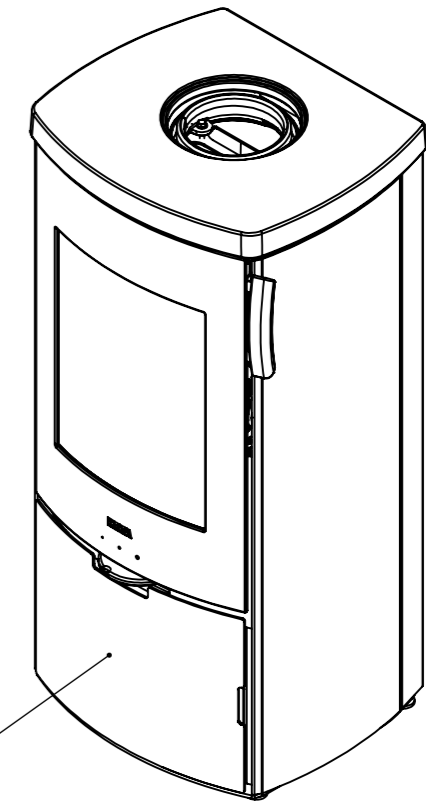

Serie	Icon-Line Eclipse
Description	Icon-Line Eclipse

The same dimensions apply to standard stoves (Steel) and stone models

115 Center fresh air from bottom

Optional Bottom door

\*50 mm with 30 mm insulation of the flue gas connector