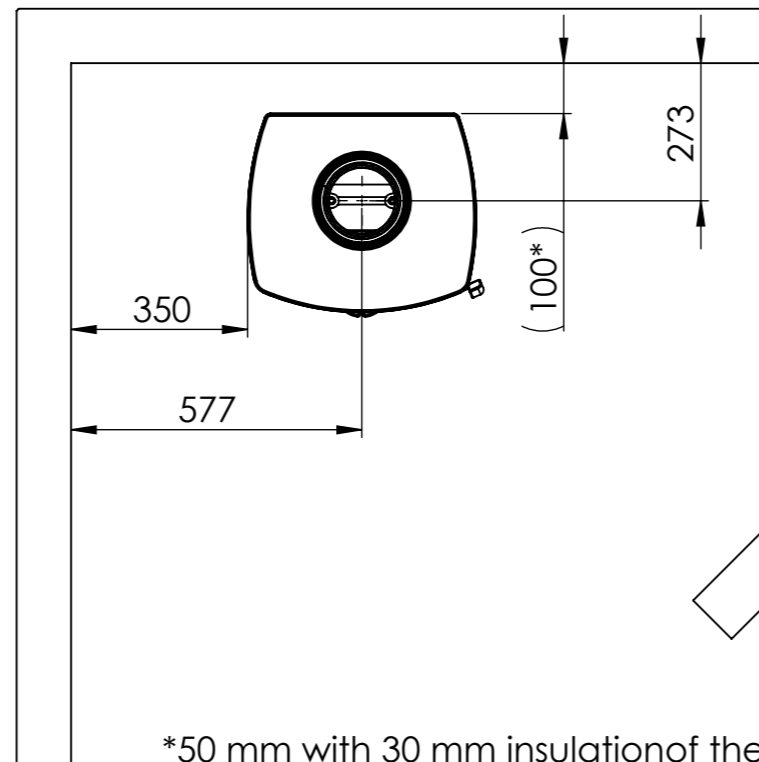

Serie	Icon-Line Eclipse
Description	Icon-Line Eclipse

The same dimensions apply to standard stoves (Steel) and stone models

115 Center fresh air from bottom

Optional Bottom door

\*50 mm with 30 mm insulation of the flue gas connector