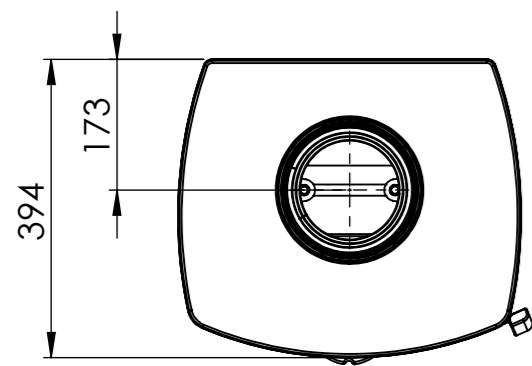

Serie	Icon-Line Eclipse
Description	Icon-Line Eclipse

The same dimensions apply to standard stoves (Steel) and stone models

115 Center fresh air from bottom

Optional Bottom door

\*50 mm with 30 mm insulation of the flue gas connector