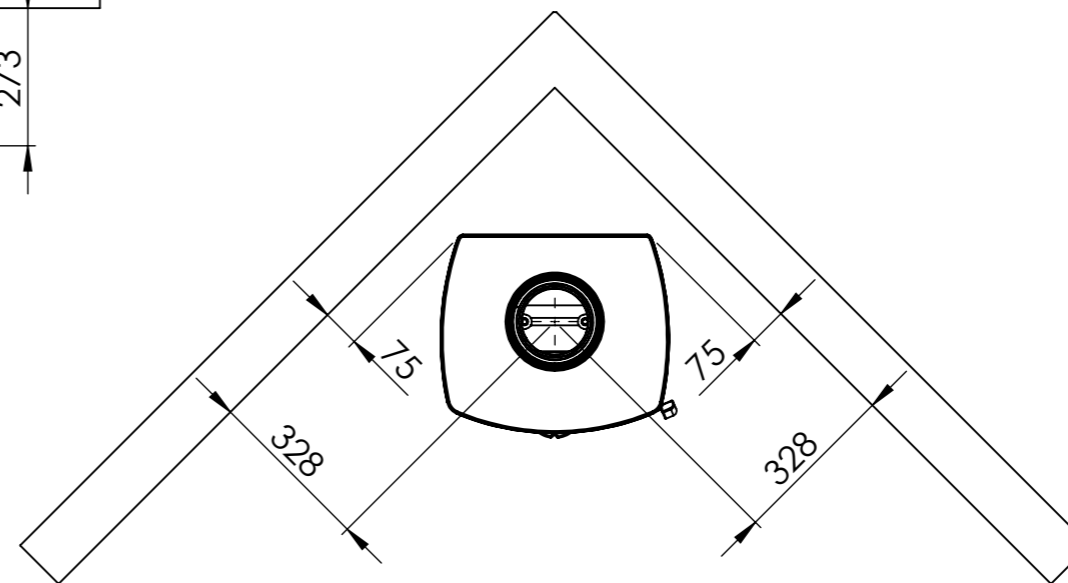

Serie	Icon-Line Eclipse
Description	Icon-Line Eclipse

The same dimensions apply to standard stoves (Steel) and stone models

115 Center fresh air from bottom

Optional Bottom door

\*50 mm with 30 mm insulation of the flue gas connector