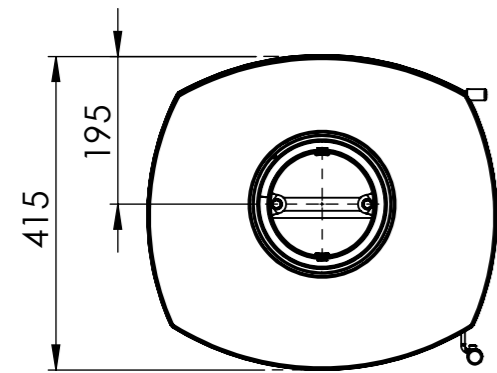

Serie	Scan-Line 7
Description	Scan-Line 7D Turnable

External fresh air
from behind
(1515-0011 Not included)

External fresh air
from below

Scan-Line 7D Turnable	A	B	D	H
Steel	195	462	415	1077
Stone top	196	470	416	1106