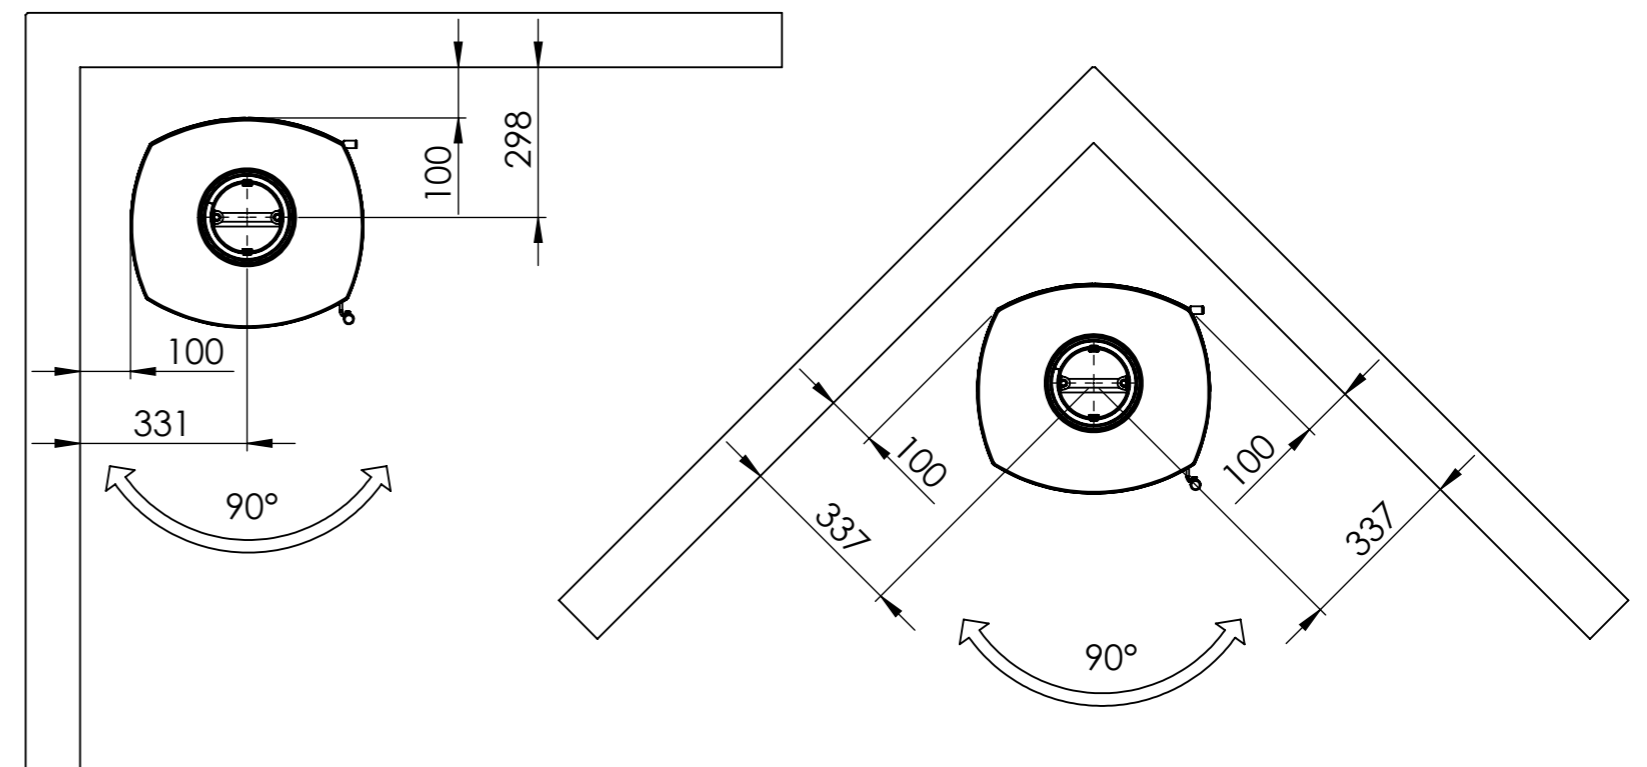

Serie	Scan-Line 7
Description	Scan-Line 7D Turnable

External fresh air
from behind
(1515-0011 Not included)

External fresh air
from below

Scan-Line 7D Turnable	A	B	D	H
Steel	195	462	415	1077
Stone top	196	470	416	1106