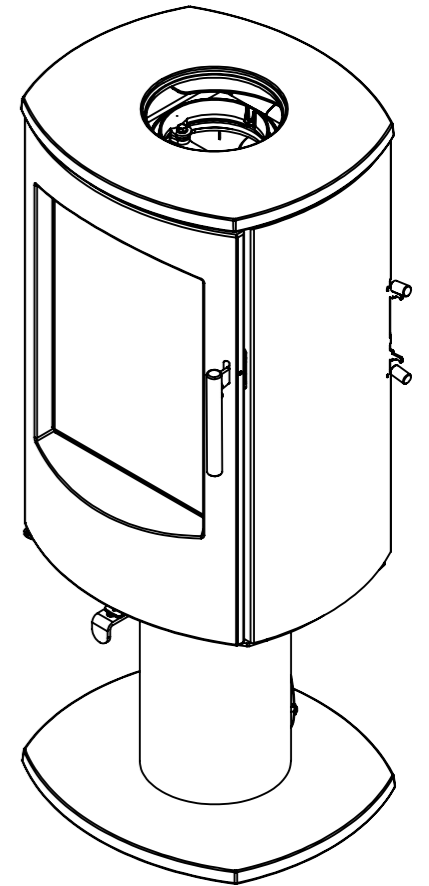

Serie	Scan-Line 7
Description	Scan-Line 7D Turnable

External fresh air
from behind
(1515-0011 Not included)

External fresh air
from below

Scan-Line 7D Turnable	A	B	D	H
Steel	195	462	415	1077
Stone top	196	470	416	1106