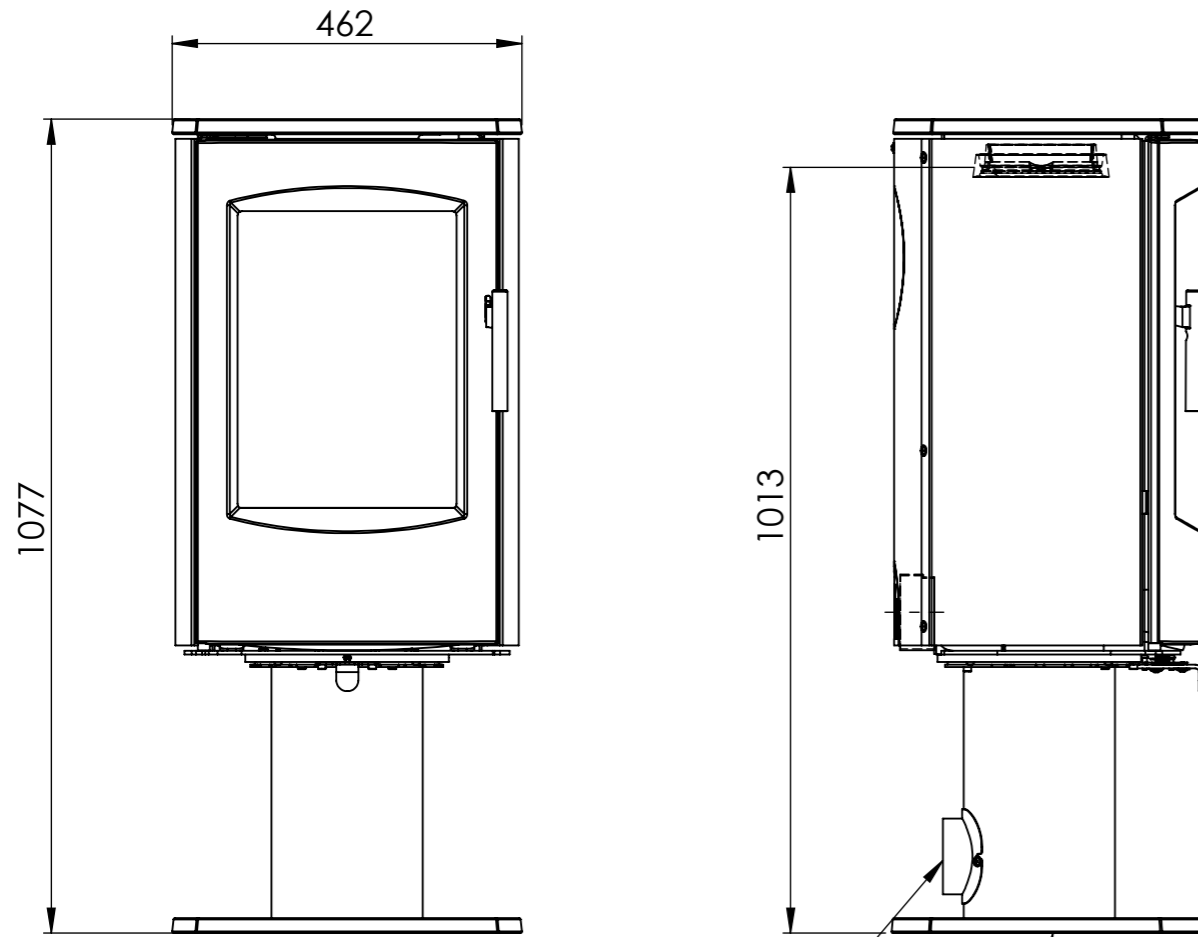

Serie	Scan-Line 7
Description	Scan-Line 7D Turnable

External fresh air
from behind
(1515-0011 Not included)

External fresh air
from below

Scan-Line 7D Turnable	A	B	D	H
Steel	195	462	415	1077
Stone top	196	470	416	1106