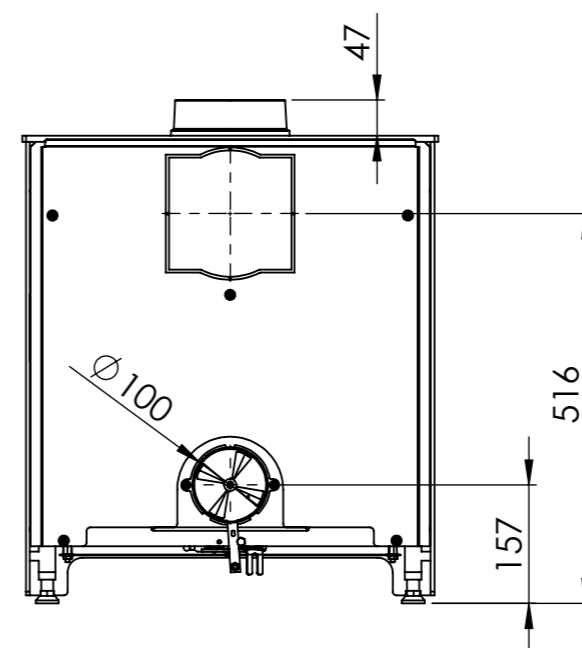

Serie	Ambition
Description	Ambition 8

\* 175 mm with insulation/ shielding of the flue gas connector