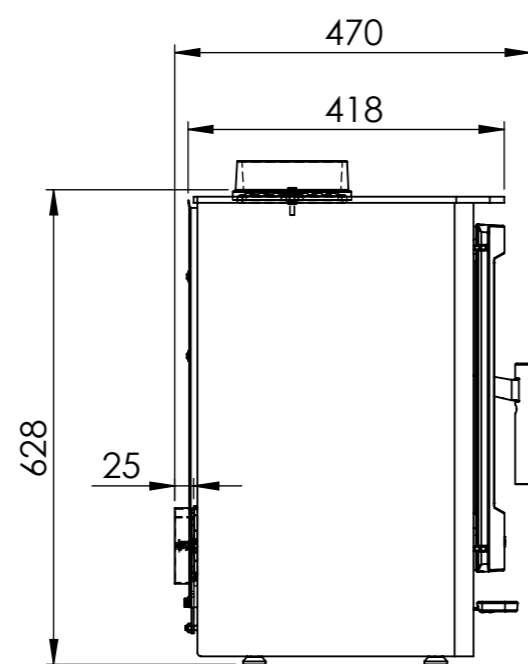

Serie	Ambition
Description	Ambition 8

\* 175 mm with insulation/ shielding of the flue gas connector