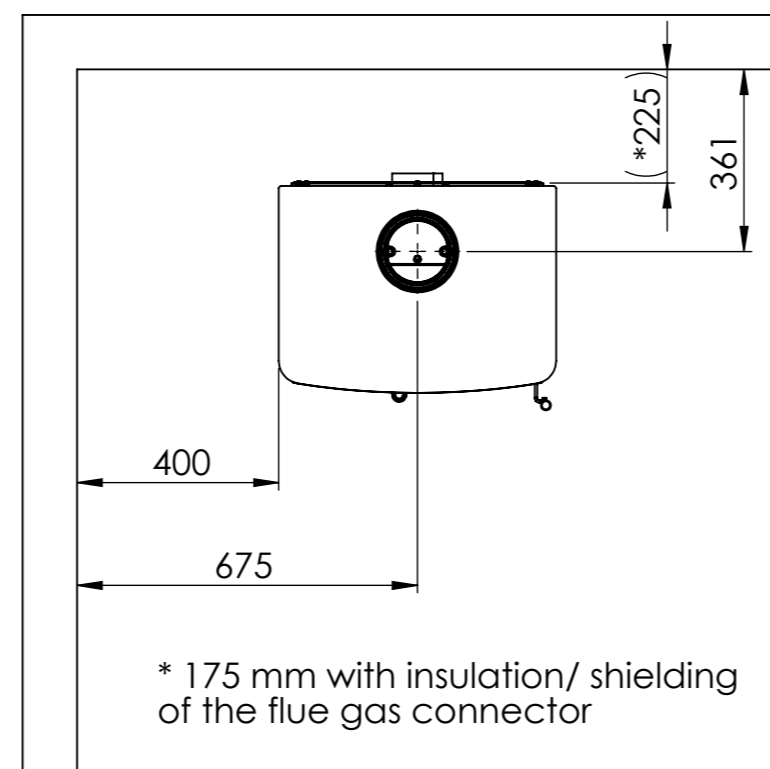

Serie	Ambition
Description	Ambition 8

\* 175 mm with insulation/ shielding of the flue gas connector