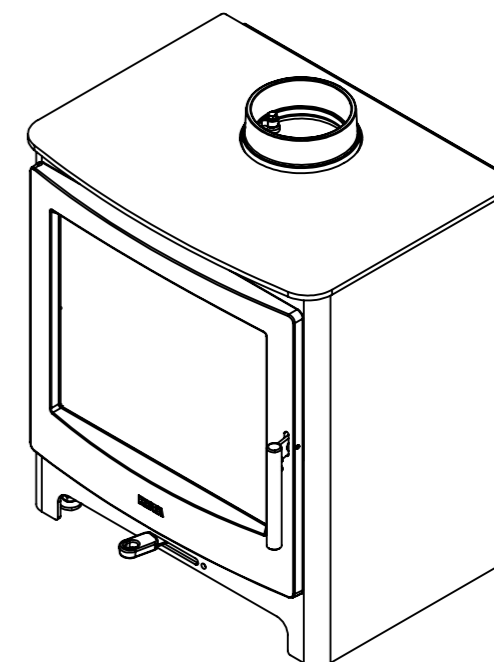

Serie	Ambition
Description	Ambition 8

\* 175 mm with insulation/ shielding of the flue gas connector