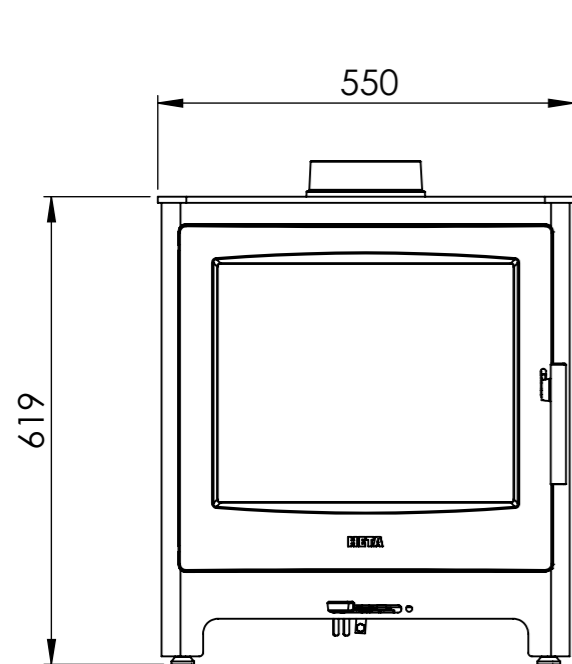

Serie	Ambition
Description	Ambition 8

\* 175 mm with insulation/ shielding of the flue gas connector