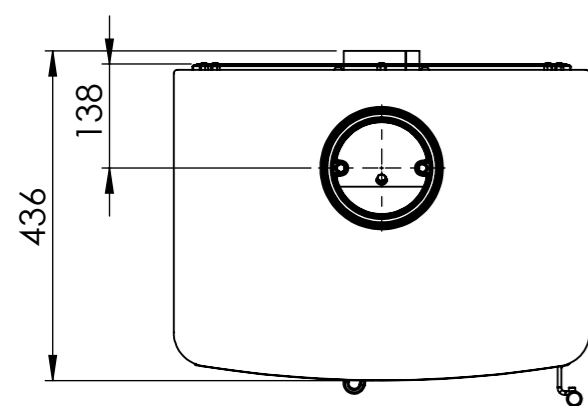

Serie	Ambition
Description	Ambition 8

\* 175 mm with insulation/ shielding of the flue gas connector